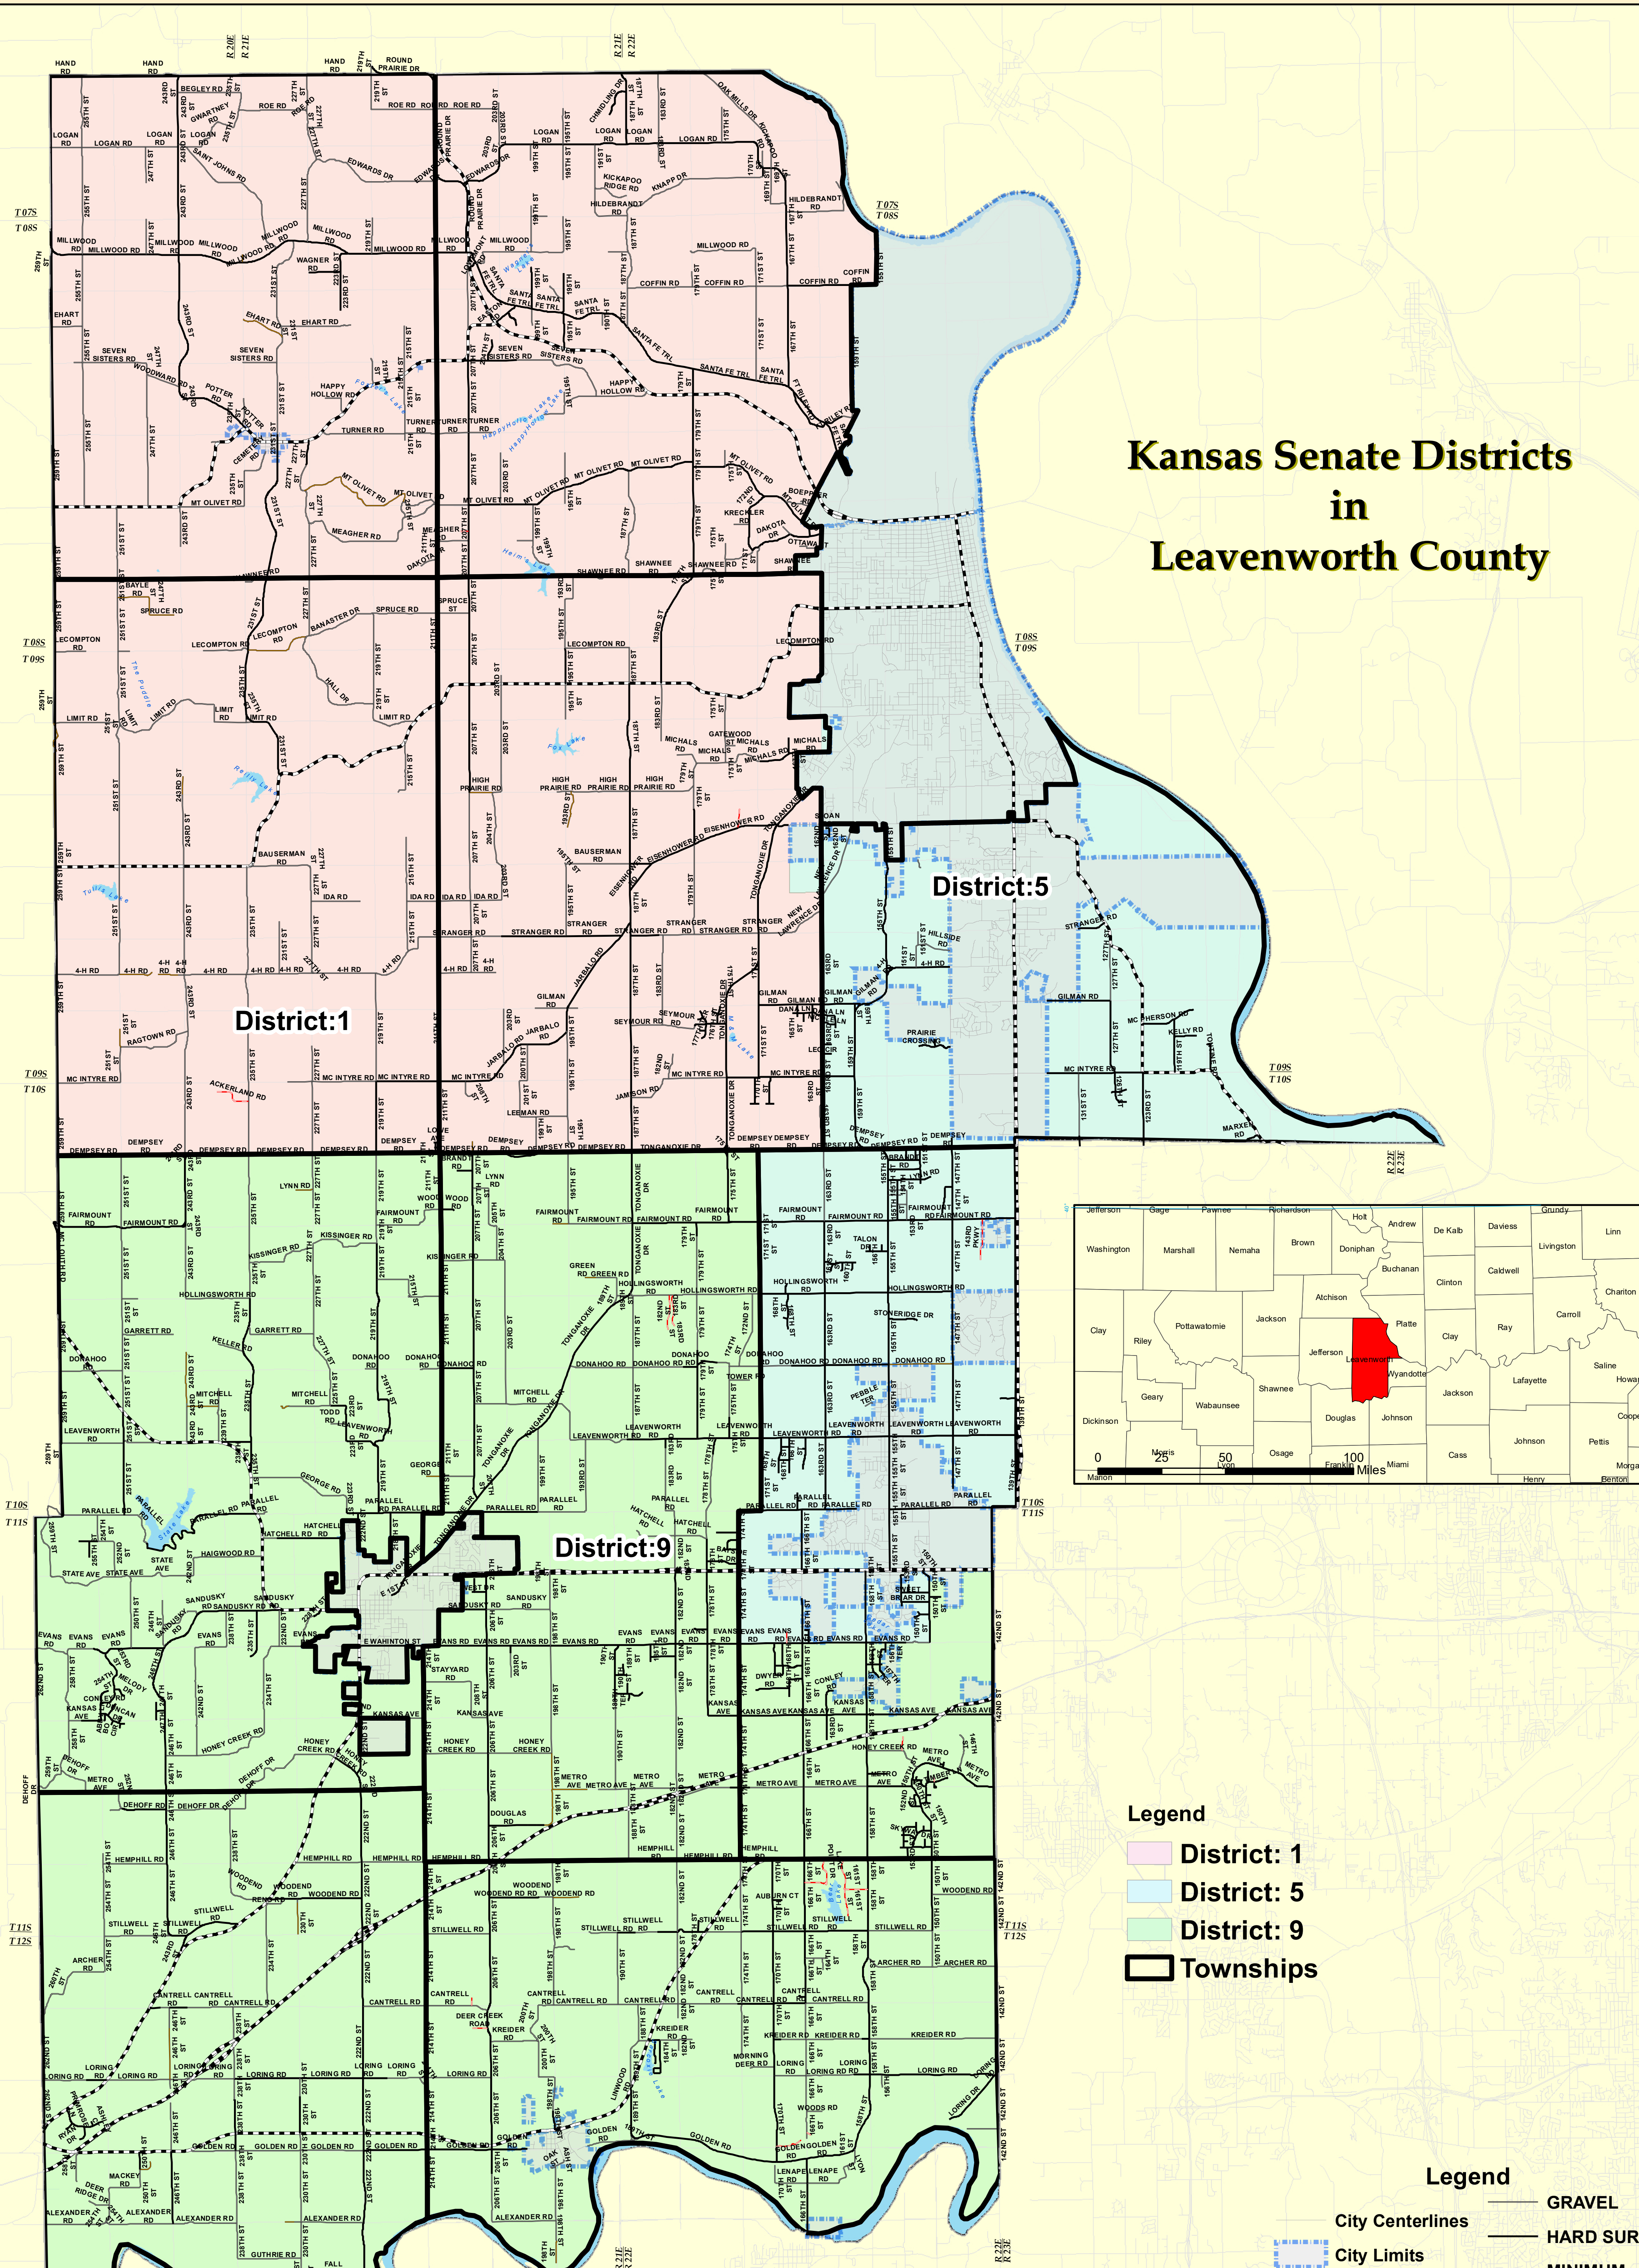

LEAVENWORTH COUNTY KANSAS 2025

Kansas Senate Districts in Leavenworth County

Legend

- District: 1
- District: 5
- District: 9
- Townships

Legend

- City Centerlines
- City Limits
- Sections
- County Boundary
- GRAVEL
- HARD SURFACE
- MINIMUM
- PRIVATE
- State Maintained

Projection: NAD 1983 State Plane Kansas 1501 (US Feet)
 Disclaimer: Map is projected in real-world coordinates.
 However, it is not intended for legal purposes.
 Measurement accuracy is not guaranteed.