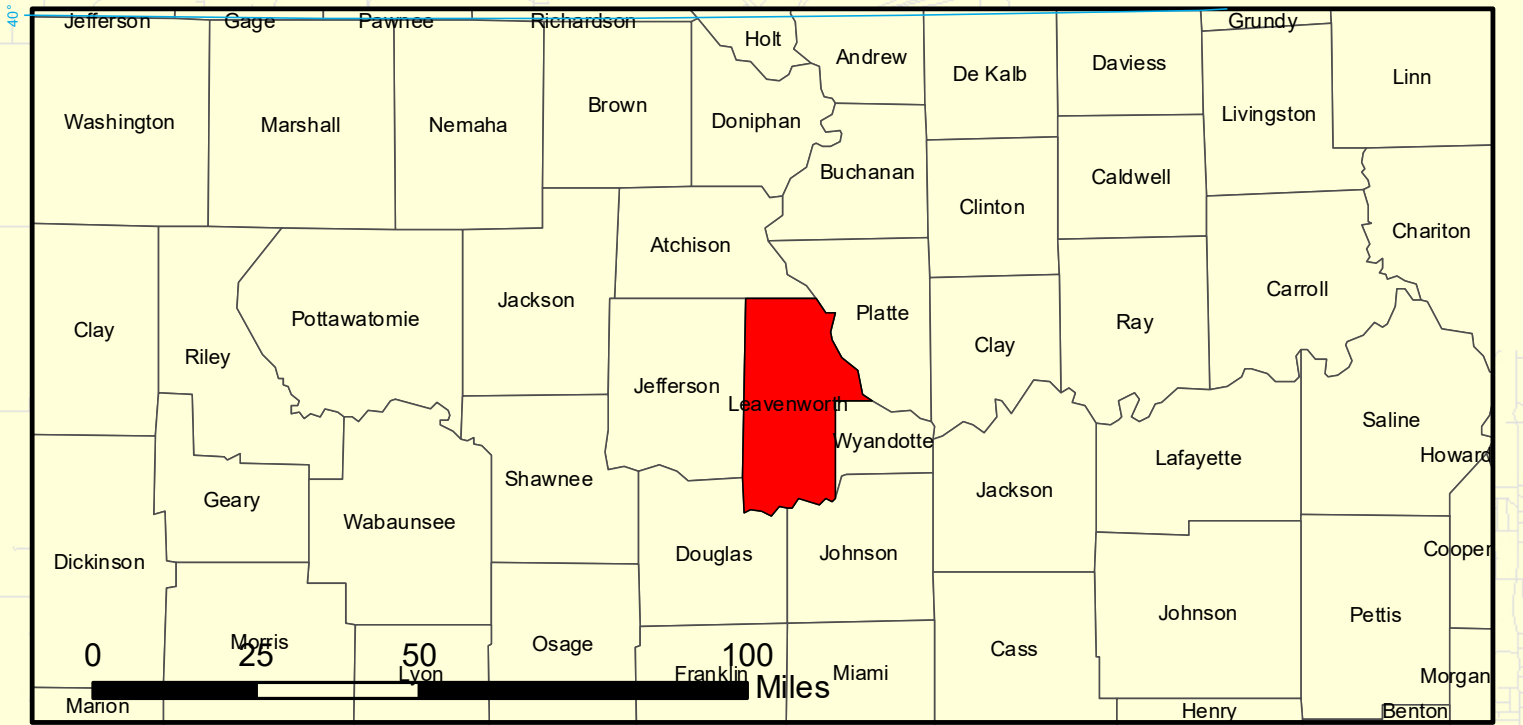

LEAVENWORTH COUNTY KANSAS 2025

Kansas Senate Districts in Leavenworth County

Legend

- District: 1
- District: 5
- District: 9
- Townships

Legend

- City Centerlines
- City Limits
- Sections
- County Boundary
- GRAVEL
- HARD SURFACE
- MINIMUM
- PRIVATE
- State Maintained

Projection: NAD 1983 State Plane Kansas 1501 (US Feet)
 Disclaimer: Map is projected in real-world coordinates.
 However, it is not intended for legal purposes.
 Measurement accuracy is not guaranteed.